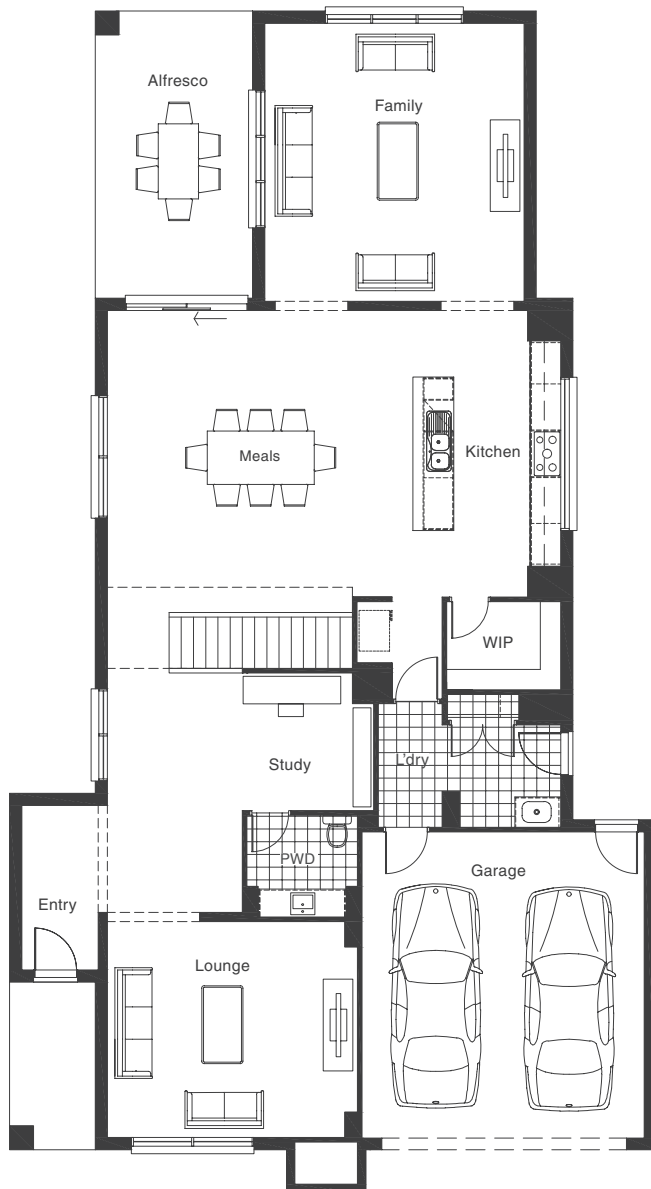

Tanzanite

PREMIUM — SERIES —

Lot Width 14.0+ | Squares 42

BEDS 4	BATHS 2	LIVING 3	GARAGE 2
			

LIVING AREAS

Family	L 5460 x W 5090
Meals	L 6000 x W 5930
Lounge	L 4240 x W 4910
Study	L 2700 x W 2580
Activity	L 3770 x W 5810
Alfresco	L 5640 x W 3090

BEDROOMS

Bed 1	L 5260 x W 4910
Bed 2	L 3400 x W 3210
Bed 3	L 3260 x W 3220
Bed 4	L 3000 x W 3030

AREAS

House area	325.17m ²
Garage	37.38m ²
Porch	5.52m ²
Alfresco	17.42m ²

TOTAL AREAS 385.49m²

House length	23200mm
House width	12700mm

CLASSIC FACADE SHOWN