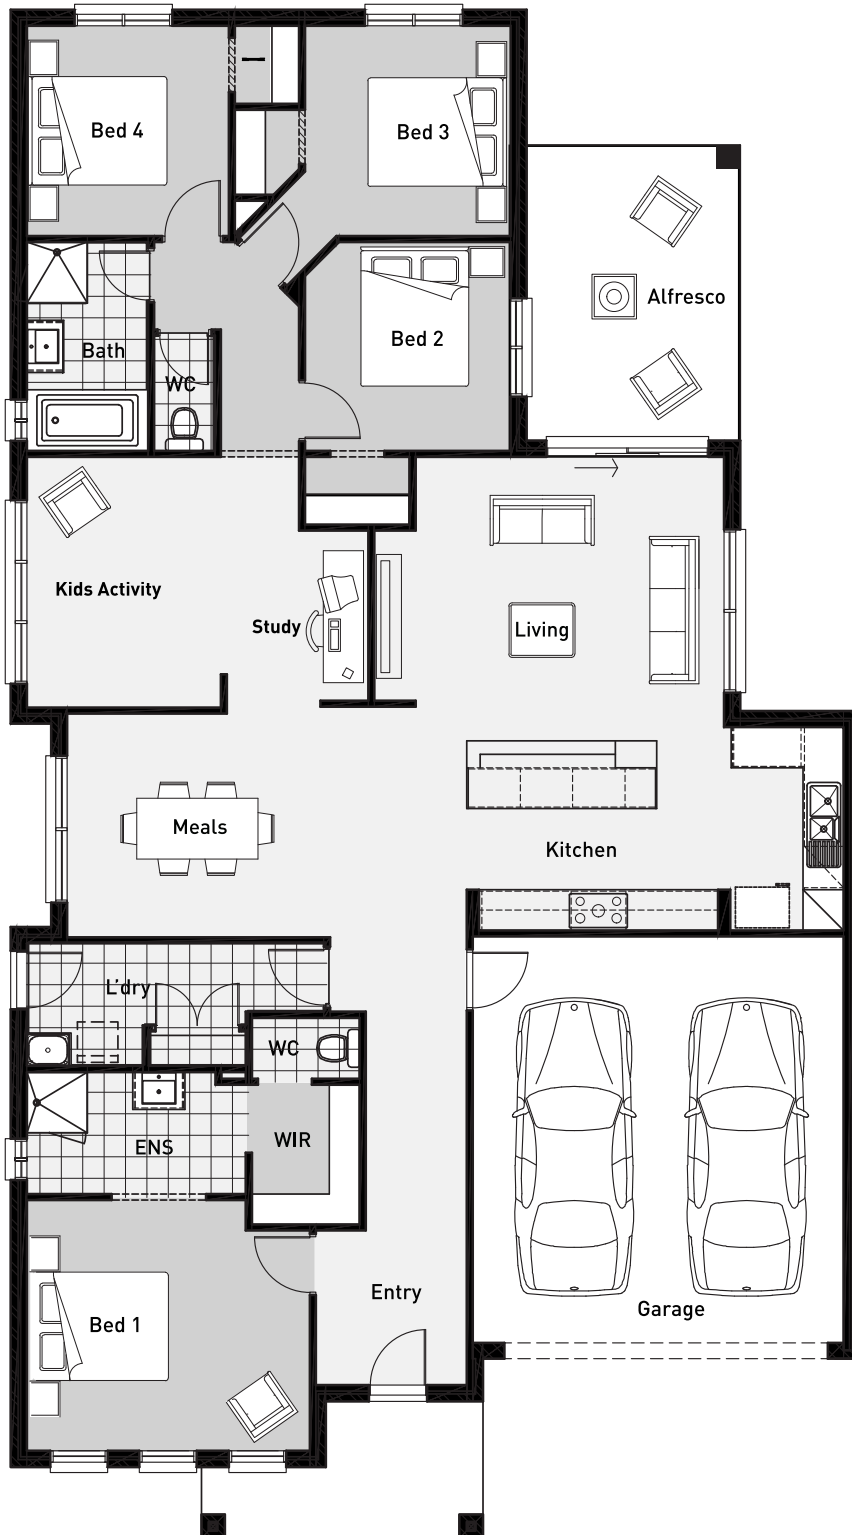

PREMIUM — SERIES —

Sunstone

LOT WIDTH 14.0+ **SQUARES** 26

4	2	2	2

LIVING AREAS

Living	4190 x 4580
Meals	3300 x 3900
Kids Activity	3700 x 2880
Study	2510 x 1030
Alfresco	4360 x 3170

BEDROOMS

Bed 1	3700 x 4200
Bed 2	3080 x 3050
Bed 3	3100 x 3050
Bed 4	3100 x 3000

AREAS

House area	219.39m ²
Garage	36.84m ²
Porch	6.65m ²
Alfresco	13.82m ²

TOTAL AREAS 276.70m²

House length	21510mm
House width	12600mm