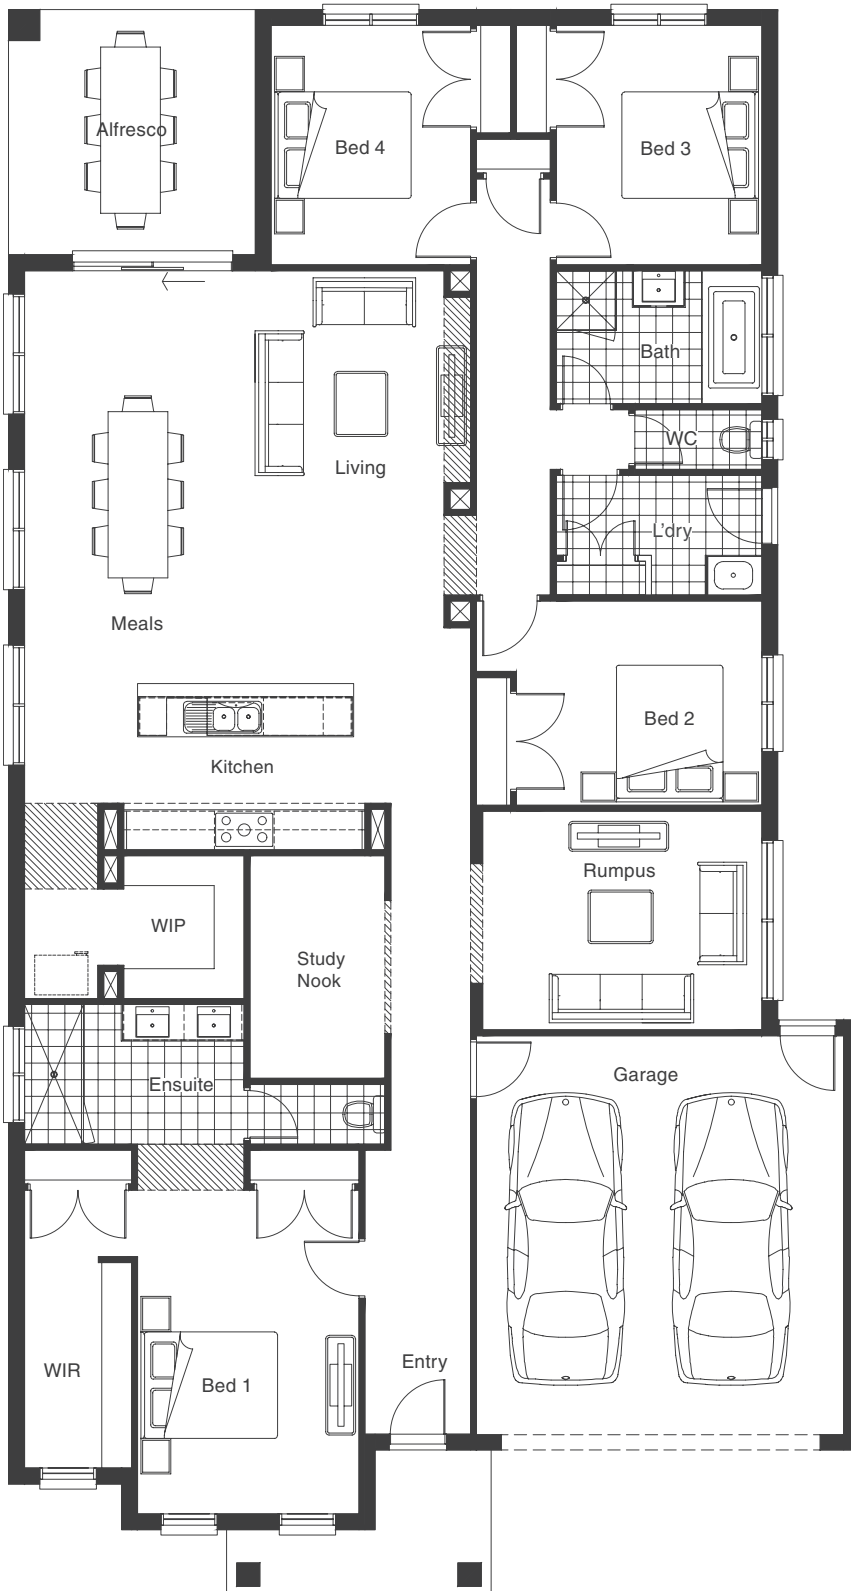

Ruby

Lot Width 14.0+ | Squares 29

PREMIUM
— SERIES —

BEDS 4	BATHS 2	LIVING 2	GARAGE 2

LIVING AREAS

Meals / Living	6210 x 6710
Rumpus	3290 x 4200
Study	2060 x 3200
Alfresco	3690 x 3710

BEDROOMS

Bed 1	4870 x 3330
Bed 2	3070 x 3690
Bed 3	3600 x 3090
Bed 4	3600 x 3000

AREAS

House area	214.12m²
Garage	35.72m²
Porch	6.22m²
Alfresco	13.69m²

TOTAL AREAS 269.75m²

House length	23870mm
House width	12800mm