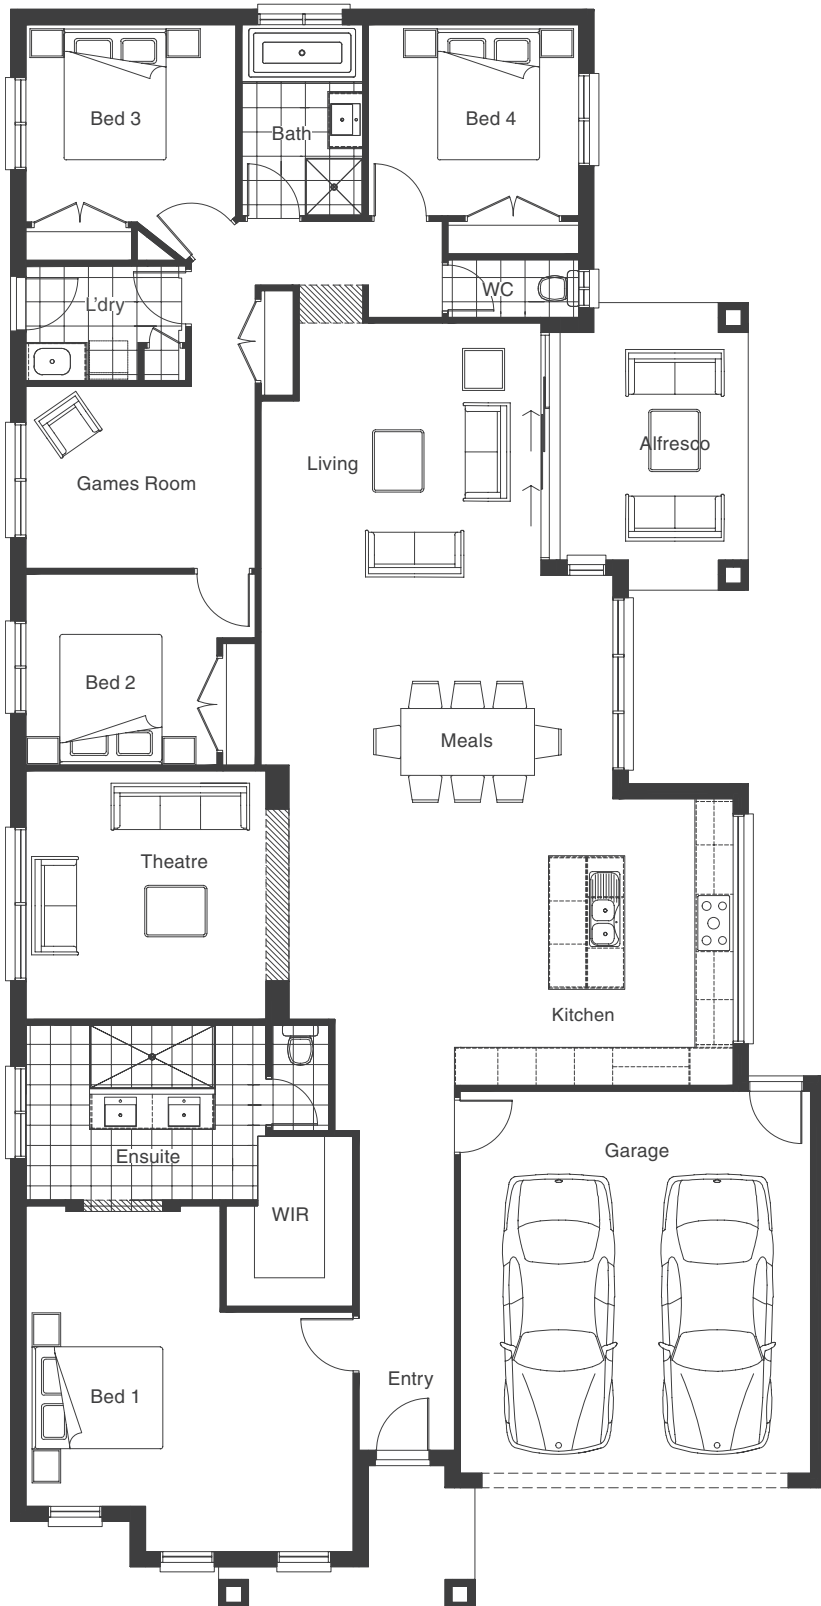

LIVING AREAS

| | |
|-----------|-------------|
| Living | 3870 x 4500 |
| Meals | 3510 x 5590 |
| Kids Zone | 2860 x 3600 |
| Theatre | 3900 x 4870 |
| Alfresco | 3720 x 3915 |

BEDROOMS

| | |
|-------|-------------|
| Bed 1 | 4720 x 6240 |
| Bed 2 | 3000 x 4400 |
| Bed 3 | 3100 x 3300 |
| Bed 4 | 3000 x 3310 |

AREAS

| | |
|------------|----------------------|
| House area | 243.69m ² |
| Garage | 36.14m ² |
| Porch | 5.98m ² |
| Alfresco | 15.44m ² |

TOTAL AREAS 301.25m²

| | |
|--------------|---------|
| House length | 24460mm |
| House width | 14400mm |

Melanite

Lot Width 14.0+ | Squares 29

PREMIUM
— SERIES —

| | | | |
|------------------|-------------------|--------------------|--------------------|
| BEDS 4 | BATHS 2 | LIVING 3 | GARAGE 2 |
|------------------|-------------------|--------------------|--------------------|

LIVING AREAS

| | |
|------------|-------------|
| Living | 4400 x 4050 |
| Meals | 4990 x 3510 |
| Games Room | 3600 x 2860 |
| Theatre | 3770 x 3900 |
| Alfresco | 2955 x 4500 |

BEDROOMS

| | |
|-------|-------------|
| Bed 1 | 5140 x 4630 |
| Bed 2 | 3000 x 3000 |
| Bed 3 | 3300 x 3100 |
| Bed 4 | 3300 x 3100 |