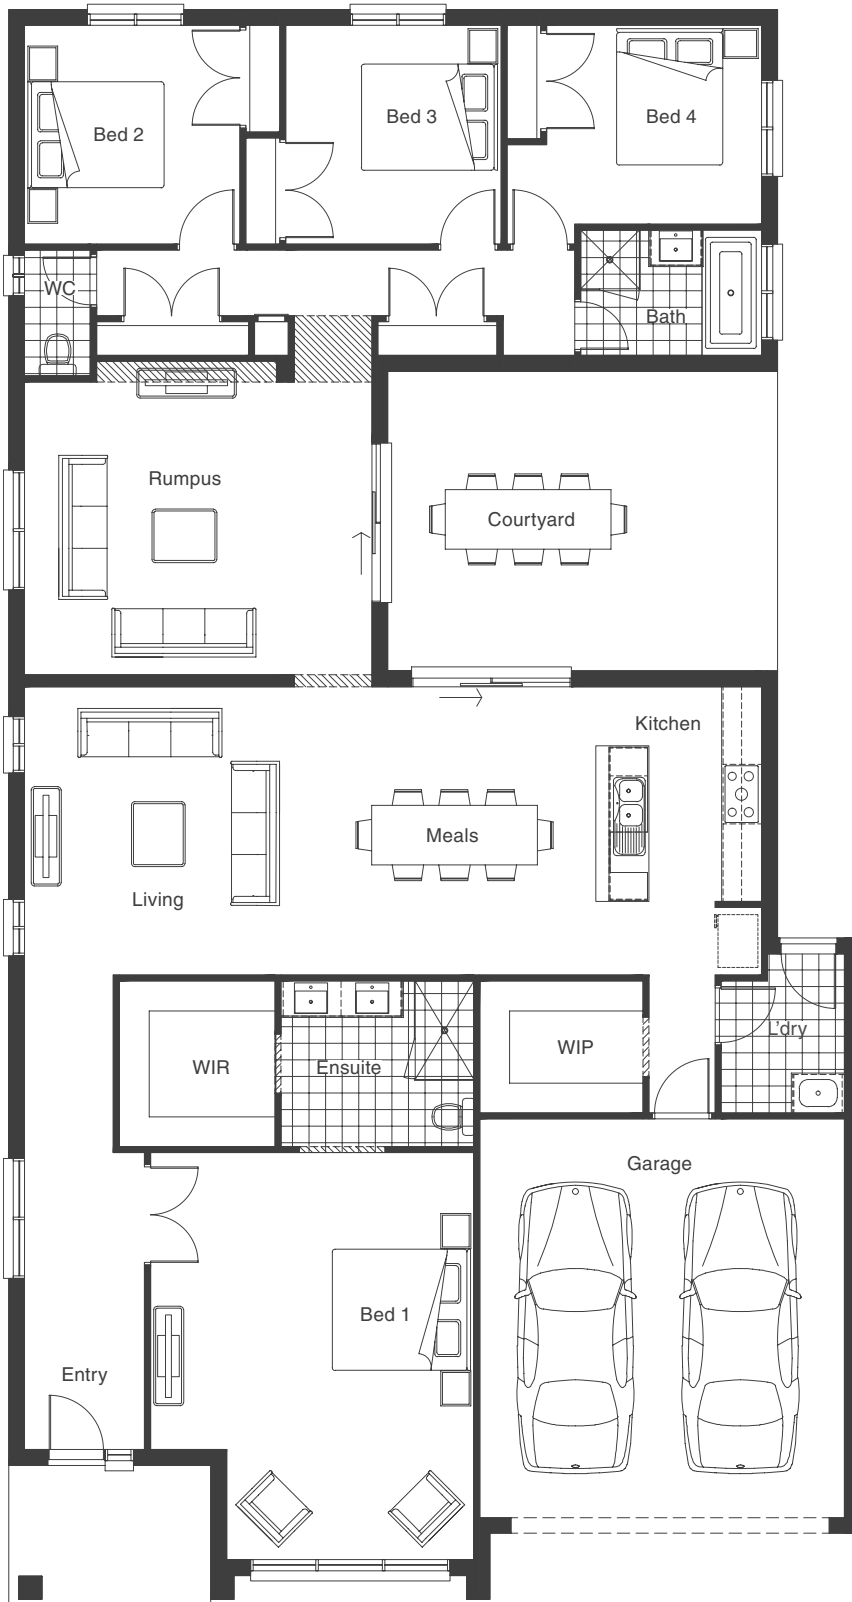

Lolite

Lot Width 14.0+ | Squares 28

PREMIUM — SERIES —

BEDS 4	BATHS 2	LIVING 2	GARAGE 2
------------------	-------------------	--------------------	--------------------

LIVING AREAS

Living	4350 x 4070
Meals	4350 x 4550
Rumpus	4730 x 5240
Courtyard	4520 x 5880

BEDROOMS

Bed 1	6140 x 4880
Bed 2	3300 x 3250
Bed 3	3300 x 3250
Bed 4	3300 x 3240

AREAS

House area	215.33m ²
Garage	35.84m ²
Porch	6.22m ²
Courtyard	26.58m ²

TOTAL AREAS 283.97m²

House length	24140mm
House width	12850mm