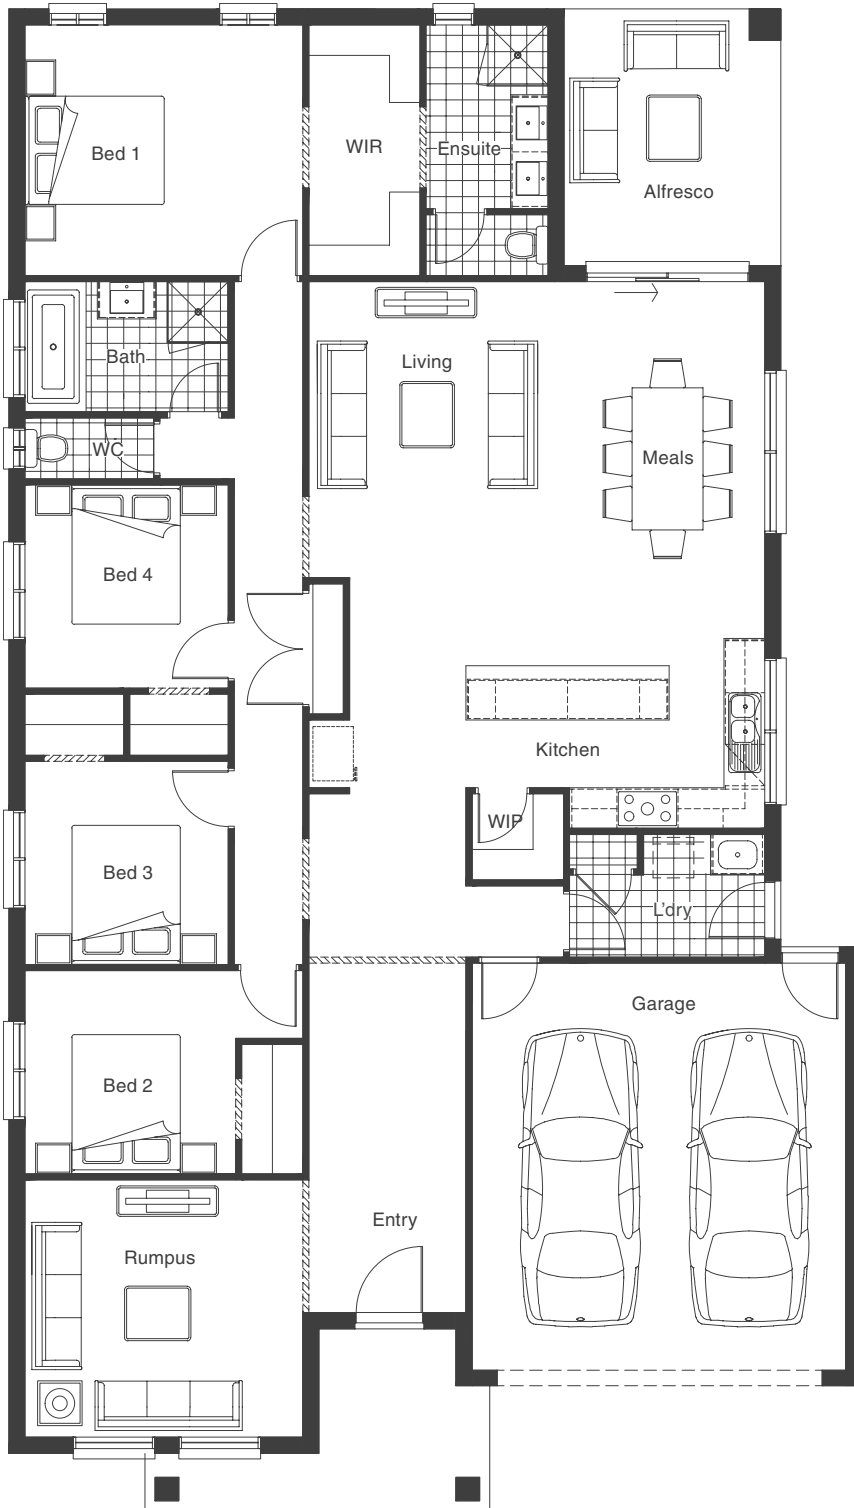

Ivory

Lot Width 14.0+ | Squares 27

PREMIUM
— SERIES —

BEDS 4	BATHS 2	LIVING 2	GARAGE 2
------------------	-------------------	--------------------	--------------------

LIVING AREAS

Living	5270 x 3730
Meals	5270 x 3000
Rumpus	3800 x 4100
Alfresco	3790 x 3200

BEDROOMS

Bed 1	3700 x 4100
Bed 2	3000 x 3110
Bed 3	3000 x 3000
Bed 4	3000 x 3000

AREAS

House area	192.95m ²
Garage	37.34m ²
Porch	8.14m ²
Alfresco	12.13m ²

TOTAL AREAS 250.56m²

House length	22180mm
House width	12600mm