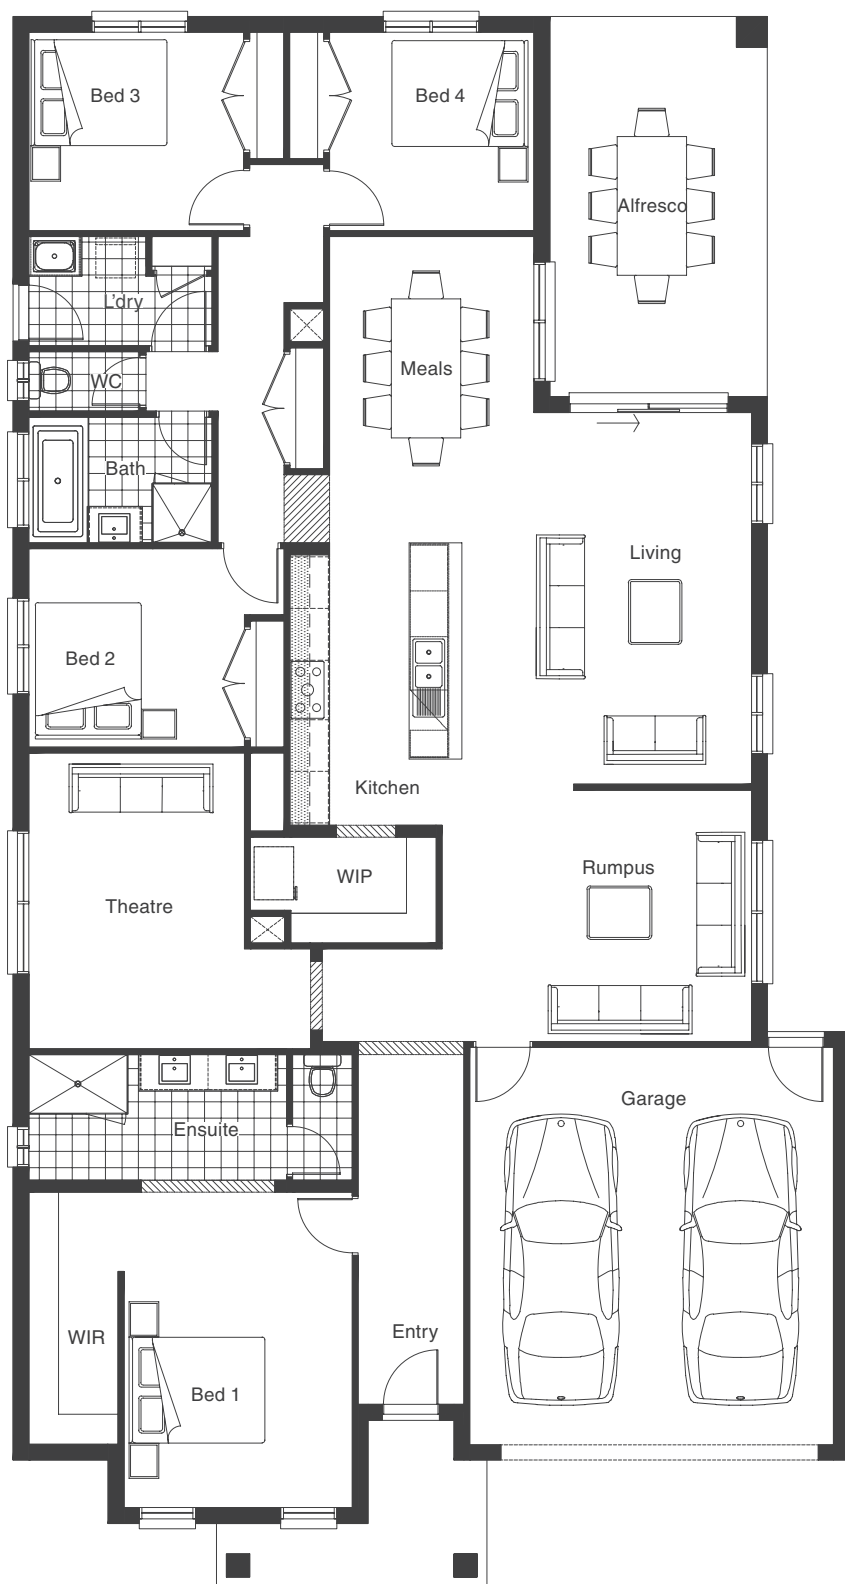

BEDROOMS

Bed 1	4760 x 3390
Bed 2	3700 x 3110
Bed 3	3290 x 3655
Bed 4	3290 x 3665

AREAS

House area	211.50m ²
Garage	36.24m ²
Porch	5.40m ²
Alfresco	14.13m ²

TOTAL AREAS 267.27m²

House length	22830mm
House width	12610mm

Bed 1	4770 x 3450
Bed 2	3000 x 3260
Bed 3	3000 x 3250
Bed 4	3000 x 3090

AREAS

House area	204.01m ²
Garage	36.26m ²
Porch	6.43m ²
Alfresco	18.91m ²

TOTAL AREAS 265.61m²

House length	23750mm
House width	12650mm

Crystal MK2

Lot Width 14.0+ | Squares 28

PREMIUM
— SERIES —

BEDS 4	BATHS 2	LIVING 3	GARAGE 2
------------------	-------------------	--------------------	--------------------

LIVING AREAS

Meals	4630 x 3090
Living	3800 x 4680
Theatre	4470 x 3260
Rumpus	5620 x 4380
Alfresco	5750 x 3290

BEDROOMS

Bed 1	4770 x 3450
Bed 2	3000 x 3260
Bed 3	3000 x 3250
Bed 4	3000 x 3090

AREAS

House area	204.01m ²
Garage	36.26m ²
Porch	6.43m ²
Alfresco	18.91m ²

TOTAL AREAS 265.61m²

House length	23750mm
House width	12650mm