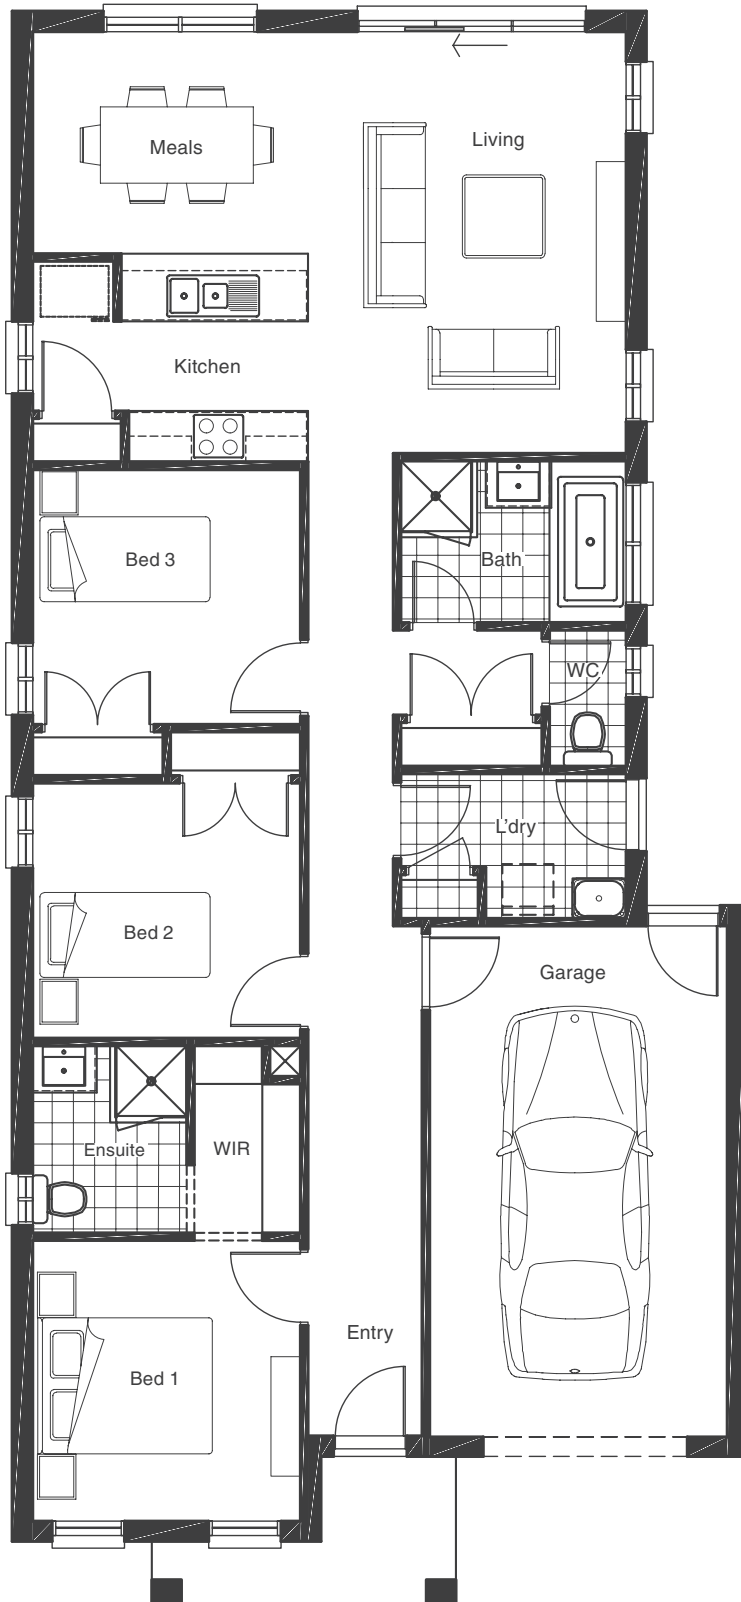

Sapphire

Lot Width 10.0+ | Squares 15

ESSENCE

— SERIES —

BEDS 3	BATHS 2	LIVING 1	GARAGE 1
------------------	-------------------	--------------------	--------------------

LIVING AREAS

Living	4960 x 3740
Meals	2610 x 3240

BEDROOMS

Bed 1	3300 x 3150
Bed 2	3000 x 3150
Bed 3	3000 x 3150

AREAS

House area	114.54m ²
Garage	23.62m ²
Porch	4.45m ²

TOTAL AREAS 142.61m²

House length	18000mm
House width	8650mm