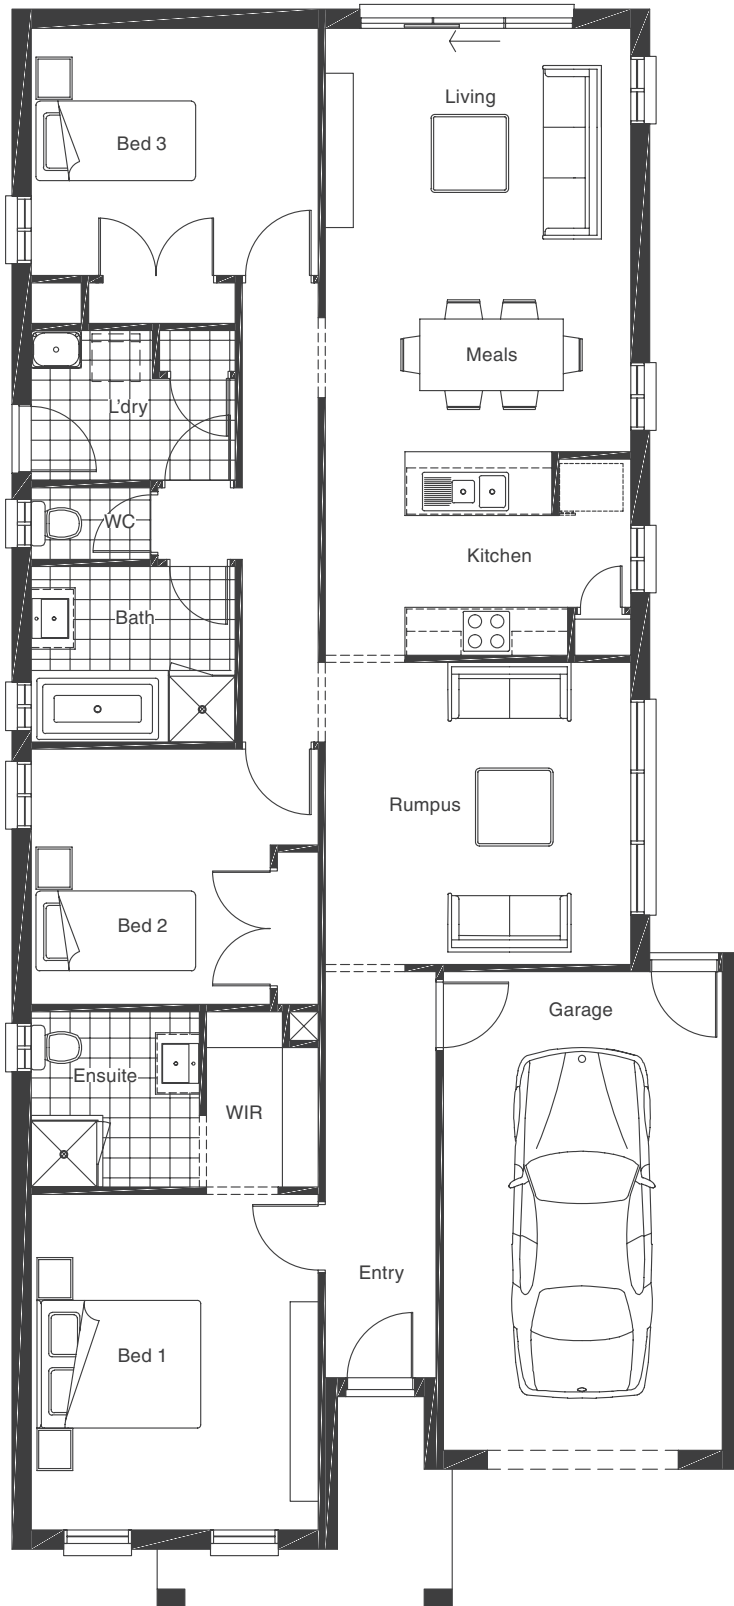

Pearl

Lot Width 10.5+ | Squares 18

ESSENCE — SERIES —

BEDS 3	BATHS 2	LIVING 2	GARAGE 1
------------------	-------------------	--------------------	--------------------

LIVING AREAS

Meals / Living	5310 x 3830
Rumpus	3790 x 3830

BEDROOMS

Bed 1	4210 x 3600
Bed 2	3200 x 3600
Bed 3	3100 x 3600

AREAS

House area	131.91m ²
Garage	23.83m ²
Porch	5.58m ²

TOTAL AREAS 162.59m²

House length	19310mm
House width	9150mm