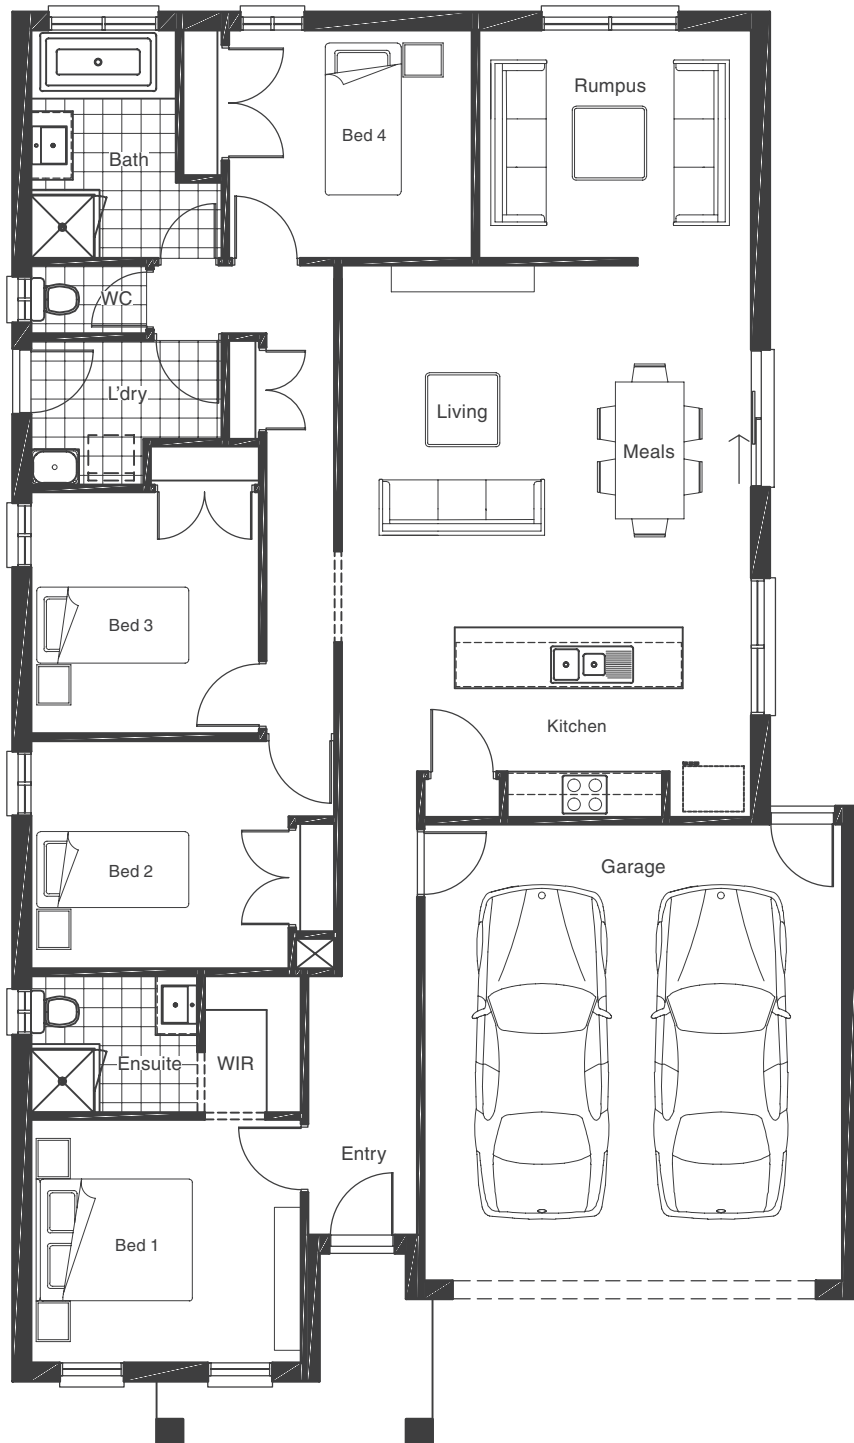

Amber

Lot Width 12.5+ | Squares 20

ESSENCE

— SERIES —

BEDS 4	BATHS 2	LIVING 2	GARAGE 2
------------------	-------------------	--------------------	--------------------

LIVING AREAS

Meals / Living	4760 x 5390
Rumpus	3000 x 3580

BEDROOMS

Bed 1	3200 x 3550
Bed 2	3000 x 3390
Bed 3	3180 x 3000
Bed 4	3000 x 3200

AREAS

House area	143.55m ²
Garage	36.25m ²
Porch	5.38m ²

TOTAL AREAS 185.18m²

House length	18000mm
House width	11150mm